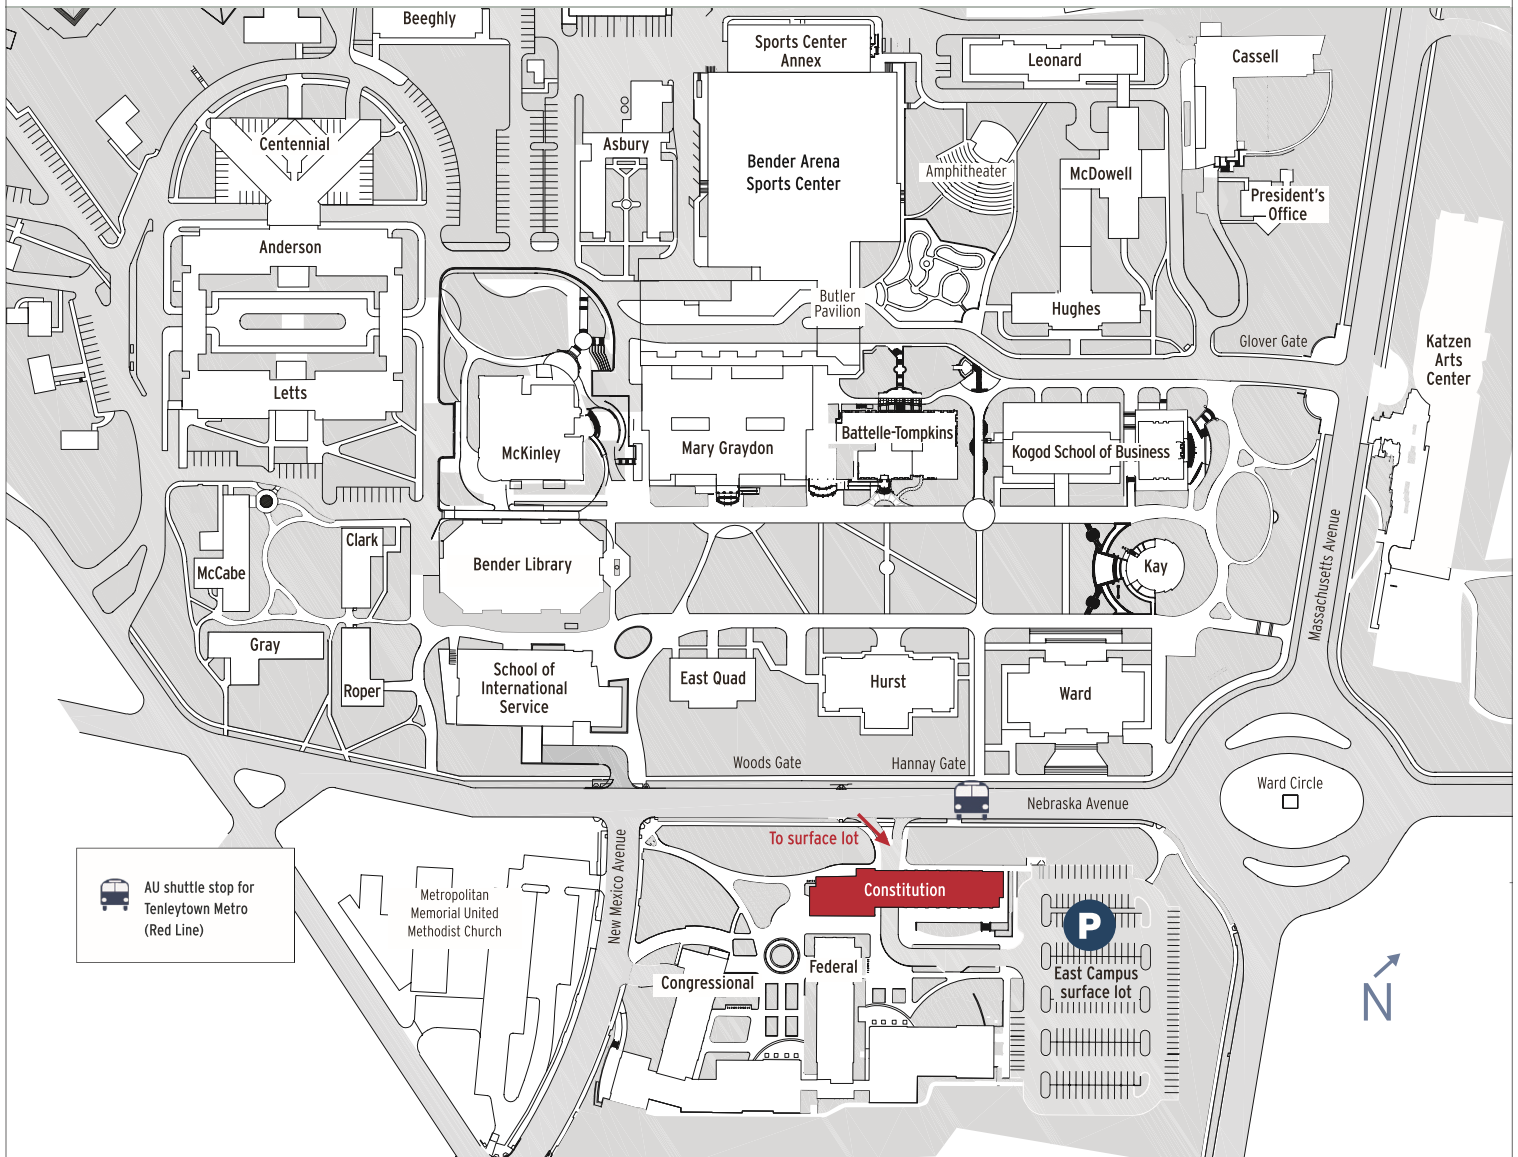

CAMPUS MAP

Note: Vehicles must enter the East Campus surface lot by turning right from the northbound lane of Nebraska Avenue.